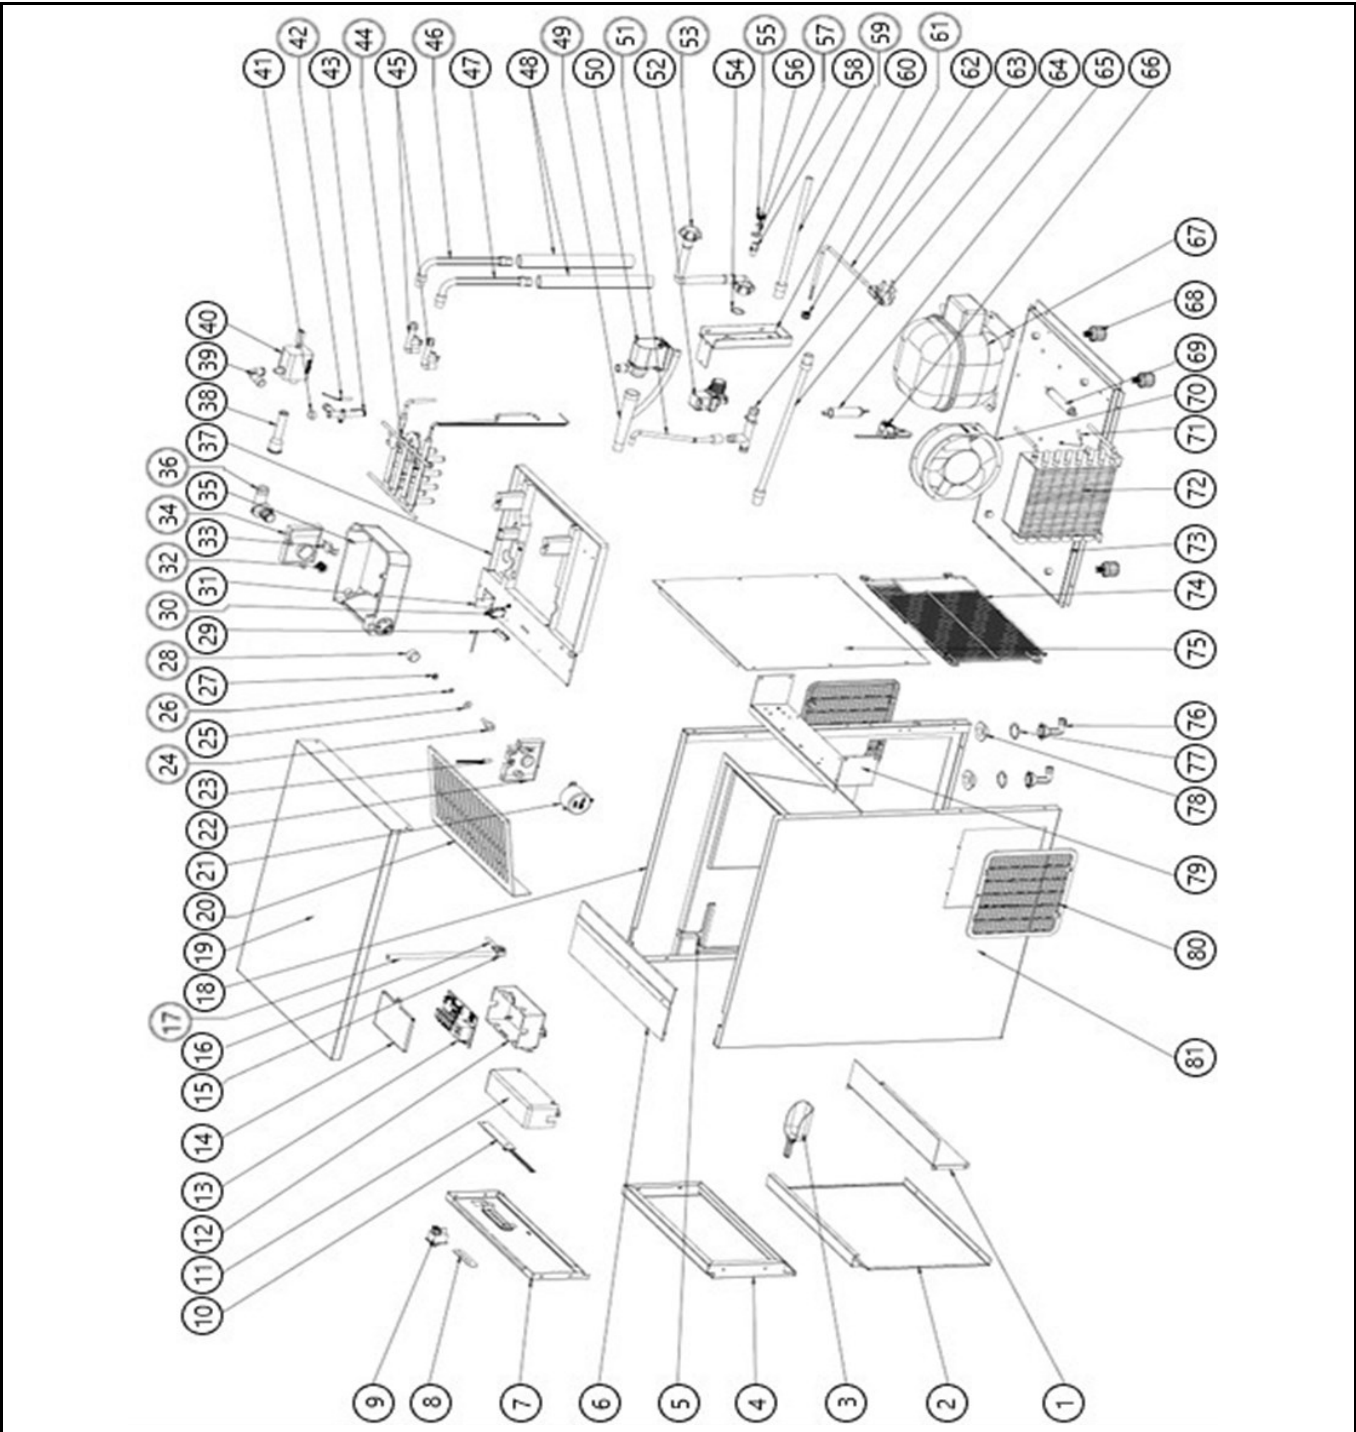

Drawing

Tools for Chefs

Hendi B.V.
 Steenoven 21
 3911 TX Rhenen
 The Netherlands

Batch #
 HK050018 and
 up

Appliance part#
271780

Description
 Bullet icecube maker 50Kg

Date	14-07-2021	Revision #	1.1
Revision	Updated drawing.		

Date	14-07-2021	Revision #	1.1
Revision	Updated drawing.		

Item	Description	Part#	Quantity	Remark	Picture
1	Support bracket	n/a	1		
2	Housing panel (lower front)	n/a	1		
3	Ice scoop	nss	1	Available as 947609	
4	Door	n/a	1		
5	Collection bin	n/a	1		
6	Support bracket	n/a	1		
7	Housing panel (upper front)	n/a	1		
8	Display sticker	947388	1		
9	Switch	947371	1		
10	Display PCB	947395	1		
11	Housing display PCB	n/a	1		
12	Housing main PCB	n/a	1		
13	Main PCB	947586	1		
14	Main PCB housing cover	n/a	1		
15	Holder sensor	947418	1		
16	Ice level sensor	947425	1		
17	Wire cover	n/a	1		
18	Housing panel (left)	n/a	1		
19	Housing panel (top)	n/a	1		
20	Grid / Sled	n/a	1		
21	Synchronous motor	947401	1		
22	Ice case support (right)	n/a	1		
23	Ice case sensor	n/a	1		
24	Axle	n/a	1		
25	Washer	n/a	1		
26	Ring	n/a	1		
27	Screw	n/a	1		
28	Bushing	n/a	1		
29	LED light assembly	947579	1		
30	Microswitch	n/a	1		
31	Microswitch bracket	n/a	1		
32	Filter	n/a	1		
33	Water level sensor	947555	1		
34	Ice case support (left)	n/a	1		
35	Ice case	n/a	1		
36	Water connector	nss	1	Available as 947562	
37	Mounting bracket	n/a	1		
38	Water connector (water recycle)	nss	1	Available as 947562	
39	Water tube	nss	1	Available as 947562	
40	Water circulation pump assembly	947562	1		
41	Cover water connector	n/a	1		
42	Water temperature sensor	947593	1		
43	Water outlet (recirculation)	n/a	1		
44	Evaporator	n/a	1		
45	Water outlet	n/a	2		
46	Water inlet (fresh)	n/a	1		
47	Water inlet (recycle)	n/a	1		
48	Insulation	n/a	2		
49	Drain pipe "T"	n/a	1		
50	Waterpump (recycle)	903445	1		
51	Overflow pipe	n/a	1		
52	Water valve	947524	1		
53	Water inlet	n/a	1		
54	Gasket	n/a	1		